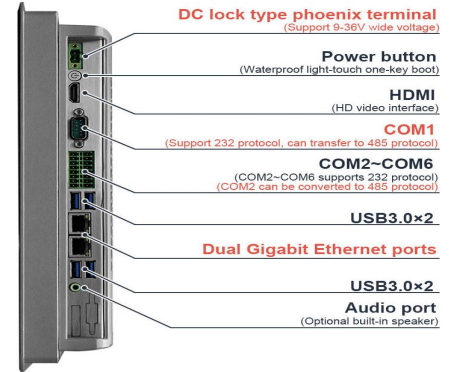

System	CPU	Pentium 3558U 4th Gen Processor
	RAM	4GB
	Internal memory	64GB
	Operation system	Win7 or Win10 Pro
Display	Panel	19" LCD
	Resolution	1280 x 1024
	Active area	376.32(H)x301.056mm(V)
	Display mode	Normally black
	Viewing angle	85/85/85/85(L/R/U/D)
	Contrast ratio	900
	Luminance	280cd/m2
	Aspect Ratio	,5:4
Touch screen	Type	Projected capacitive touch screen
	Touch points	10 points touch
	Physical Resolution	4096 x 4096
	Response time	<5ms
	Accuracy	<2.5mm
	Transparency	>= 90%
	Protection	The surface is coated with 1:1 PVC protective film
Interface	WiFi	802.11 b/g/n/(optional)
	Ethernet	2 x 100M/1000M ethernet
	HDMI	1 x HDMI output
	USB	4 x USB 3.0
	COM	COM(RS485) x2
	Power supply	1 x DC lock phoenix terminal, support 9-36V
	GPIO	8 x GPIO (optional)
	RJ45 port	Yes
	Power jack	DC power input
	Audio and Microphone	1 x 3.5mm line out, and 1 x microphone put
Media play	Video format	MPEG-1,MPEG-2,MPEG-4,H.263,H.264,VC1,RV etc.,support up to 4K
	Audio format	MP3/WMA/AAC etc.
	Photo	Jpeg,PNG
Structure	Front and back cover	Aluminum
	Craft	Glass frame paste,aluminum die casting
	Color	Black,Grey
	Heat dissipation	Fanless aluminum fin heat dissipation
	Panel indicator light	Power state, hard disk state
	Whole size	445 x 375.6 x 59.3mm
Others	VESA	100x100mm
	Power consumption	Aboout 37W
	Working temp	0-50degree
	Certificates	FCC,CE,RoHS
	Language	Multi-language
Accessories	Power adapter	12V 5A
	User manual	yes